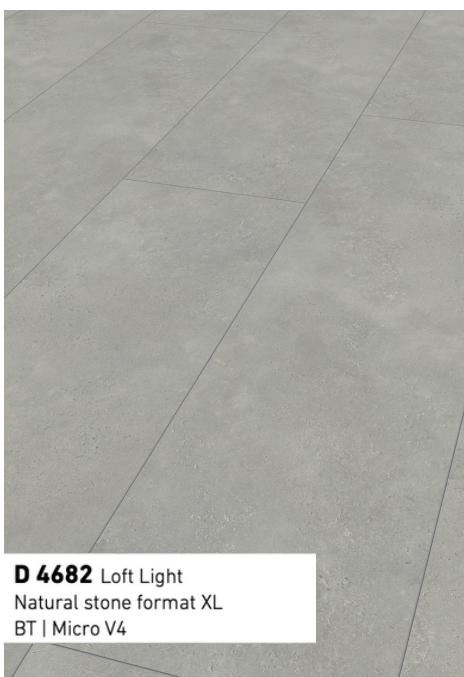

MEGA PLUS

1380 × 326 × 8 mm
54.33 × 12.83 × 0.314"

32 / AC4

more information

MEGA PLUS

MEGA PLUS – VARIATIONS ON LAMINATE

The collection for people who love the extraordinary – is MEGA PLUS. This product line offers you a wide range of design options with natural stone decors in a tile look in particularly wide panels with which you can create particularly vibrant floor patterns. With this wide range of décors, practically all your special wishes can be fulfilled. This means that practically anyone who wants to design their home in a particular individual way with a somewhat more unusual living ambiance can realize their ideas. Give free rein to your creativity!

D 4739
Concrete
Natural stone format XL | ST | V4

D 4682 Loft Light
Natural stone format XL
BT | Micro V4

D 4679 Loft Dark
Natural stone format XL
BT | Micro V4

D 4680 Loft Grey
Natural stone format XL
BT | Micro V4

D 4681 Loft Beige
Natural stone format XL
BT | Micro V4

D 4739
Concrete
Natural stone format XL | ST | V4

D 4682 Loft Light
Natural stone format XL
BT | Micro V4

D 4679 Loft Dark
Natural stone format XL
BT | Micro V4

D 4680 Loft Grey
Natural stone format XL
BT | Micro V4

D 4681 Loft Beige
Natural stone format XL
BT | Micro V4