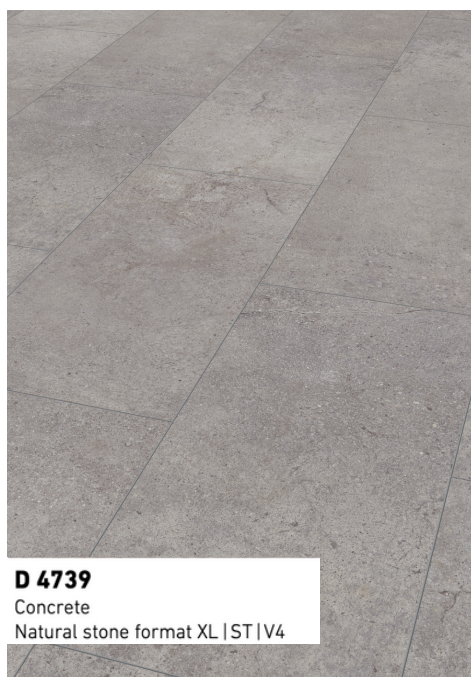

MEGA PLUS

1380 × 326 × 8 mm
54.33 × 12.83 × 0.314"

32 / AC4

more information

MEGA PLUS

MEGA PLUS – VARIATIONS ON LAMINATE

The collection for people who love the extraordinary – is MEGA PLUS. This product line offers you a wide range of design options with natural stone decors in a tile look in particularly wide panels with which you can create particularly vibrant floor patterns. With this wide range of décors, practically all your special wishes can be fulfilled. This means that practically anyone who wants to design their home in a particular individual way with a somewhat more unusual living ambiance can realize their ideas. Give free rein to your creativity!

D 4739
Concrete
Natural stone format XL | ST | V4

D 4682 Loft Light
Natural stone format XL
BT | Micro V4

D 4679 Loft Dark
Natural stone format XL
BT | Micro V4

D 4680 Loft Grey
Natural stone format XL
BT | Micro V4